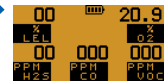

PS500

Quick Operation Guide

Switch On

Switch Off

OFF 3

OFF 2

OFF 1

Backlight On

Max

Min

Reset

Confidence Signal

Every 15s

Manual Datalog

Pump

Alarm Indicators