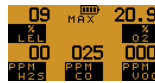

PS500

Quick Operation Guide

Switch On

Switch Off

OFF 3

OFF 2

OFF 1

Backlight On

Max

Min

Reset

Confidence Signal

Every 15s

Manual Datalog

Pump

Alarm Indicators