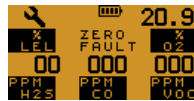

Max

Min

Reset

Confidence Signal

Every 15s

Manual Datalog

Pump

Alarm Indicators

Gas Alarm Acknowledge

Self Test

Flow Fault

Zero Fault

Calibration Overdue

Battery Life

Charging