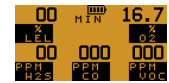

PS500

Quick Operation Guide

Switch On

Switch Off

OFF 3

OFF 2

OFF 1

Backlight On

Max

Min

Reset

Confidence Signal

Every 15s

Manual Datalog

Pump

Alarm Indicators