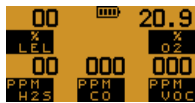

Max

Min

Reset

Confidence Signal

Every 15s

Manual Datalog

Pump

Alarm Indicators

Gas Alarm Acknowledge

Self Test

Flow Fault

Zero Fault

Calibration Overdue

Battery Life

Charging