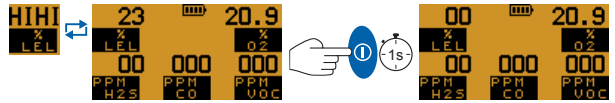

Gas Alarm Acknowledge