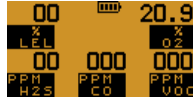

PS500

Quick Operation Guide

Switch On

Switch Off

OFF 3

OFF 2

OFF 1

Backlight On

Max

Min

Reset

Confidence Signal

Every 15s

Manual Datalog

Pump

Alarm Indicators