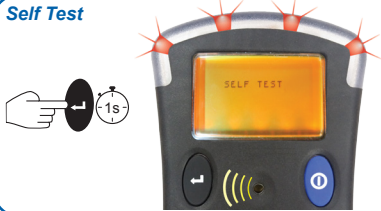

Max

Min

Reset

Confidence Signal

Every 15s

Manual Datalog

Pump

Alarm Indicators

Gas Alarm Acknowledge

Self Test

Flow Fault

Zero Fault

Calibration Overdue

Battery Life

Charging