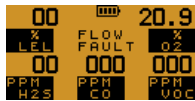

Max

Min

Reset

Confidence Signal

Every 15s

Manual Datalog

Pump

Alarm Indicators

Gas Alarm Acknowledge

Self Test

Flow Fault

Zero Fault

Calibration Overdue

Battery Life

Charging